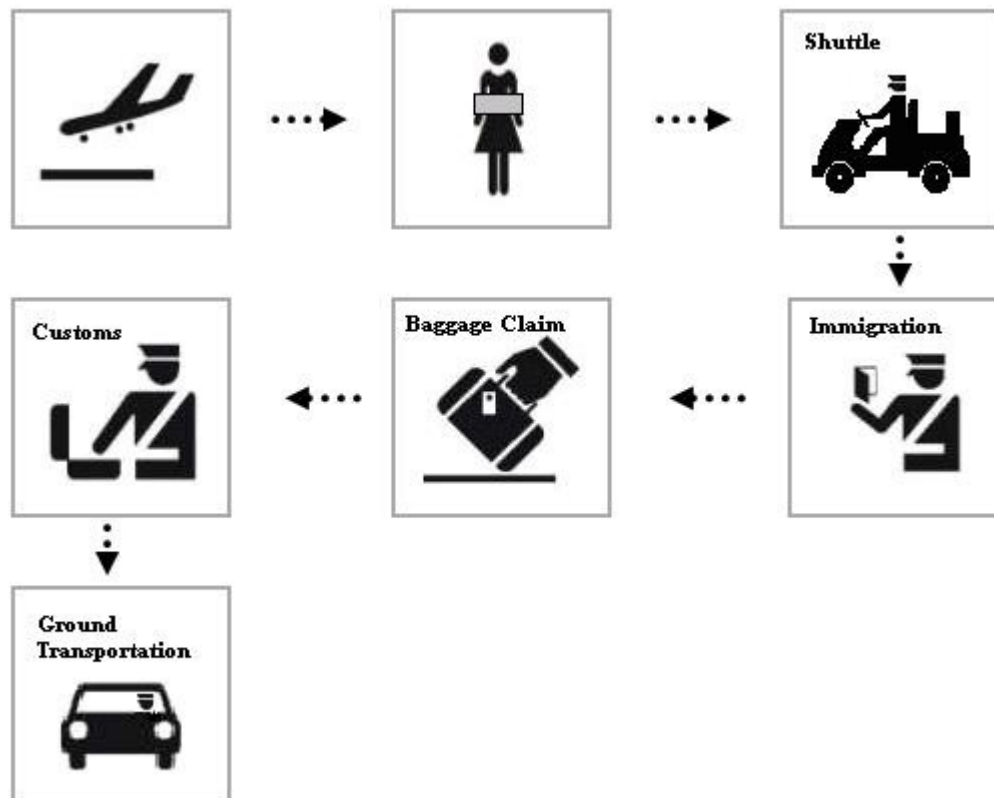

# INTERNATIONAL FAST TRACK SEOUL INCHEON INTERNATIONAL AIRPORT USER GUIDE

**International Fast Track** allows you and your accompanying guests to enjoy superior VIP service for check-in, immigration, and security check at Seoul Incheon International Airport.

## Arrival

- As you disembark, you will be greeted by a VIP service ambassador bearing a placard with your name.
- You will be given a ride on an electric buggy to the immigration hall.
- You will receive dedicated staff guidance through VIP fast track immigration and customs channels. (Subject to Immigration Authority approval)
- VIP service ambassador will assist with baggage claim.
- The service ambassador will guide you to your ground transportation/limousine.

## Departure

- Take ground transportation to the terminal. We will contact your driver and ask the driver to see you off at the closest entrance to the assigned check-in counter on the departure level.
- VIP service ambassador will greet you at the **curbside** of departure level and assist you with check-in.
- You will receive dedicated staff guidance through VIP fast track immigration and customs channels. (Subject to Immigration Authority approval)
- VIP service ambassador will guide business and first class customers to airline lounge.
- When it is time for boarding, VIP service ambassador will guide you to the boarding gate.