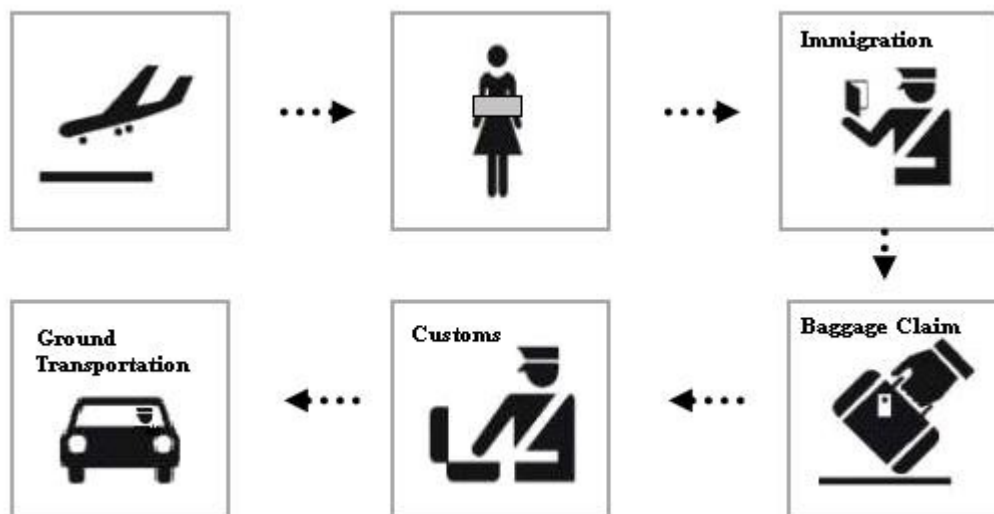

CHINA FAST TRACK™

MACAU INTERNATIONAL AIRPORT USER GUIDE

China Fast Track™ allows you and your accompanying guests to enjoy superior VIP service for check-in, immigration, and security check at Macau International Airport.

Arrival

- As you disembark, you will be greeted by a VIP service ambassador bearing a placard with your name.
- You will receive dedicated staff guidance through VIP fast track immigration and customs channels.
- VIP service ambassador will assist with baggage claim.
- The service ambassador will guide you to your ground transportation/limousine.

Departure

- Take ground transportation to the terminal. We will contact your driver and ask the driver to see you off in the middle of the departure hall.
- Approach the '**Airport Information**' counter directly.
- When you approach the VIP service counter, a VIP service ambassador will greet and assist you with check-in.
- VIP service ambassador will then guide you through VIP channels for immigration, security and health checks.
- VIP service ambassador will guide you to a lounge for you to relax before your flight. When it is time for boarding, VIP service ambassador will guide you to the boarding gate.