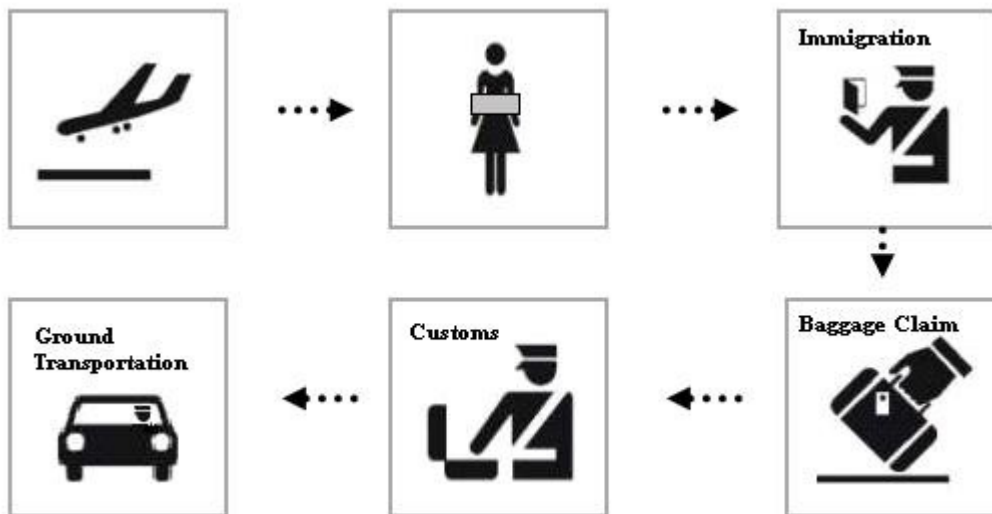

CHINA FAST TRACK™

SHANGHAI HONGQIAO AIRPORT USER GUIDE

China Fast Track™ allows you and your accompanying guests to enjoy superior VIP service for check-in, immigration, and security check at Shanghai Hongqiao International Airport.

Arrival

- As you disembark, you will be greeted by a VIP service ambassador bearing a placard with your name.
- You will receive dedicated staff guidance through VIP fast track immigration and customs channel.
- VIP service ambassador will assist with baggage claim.
- The service ambassador will guide you to your ground transportation/limousine.

Departure

- Take ground transportation to the terminal. We will contact your driver and ask the driver to see you off in the VIP parking area in front of **Entrance #6** on the departure level.
- Approach the service reception inside **Entrance #6 to your left hand side**.
- When you approach the VIP service counter, a VIP service ambassador will greet and assist you with check-in.
- VIP service ambassador will then guide you through VIP channel for security and health checks.
- VIP service ambassador will guide you to the VIP lounge for you to relax before your flight. When it is time for boarding, VIP service ambassador will guide you to the boarding gate.