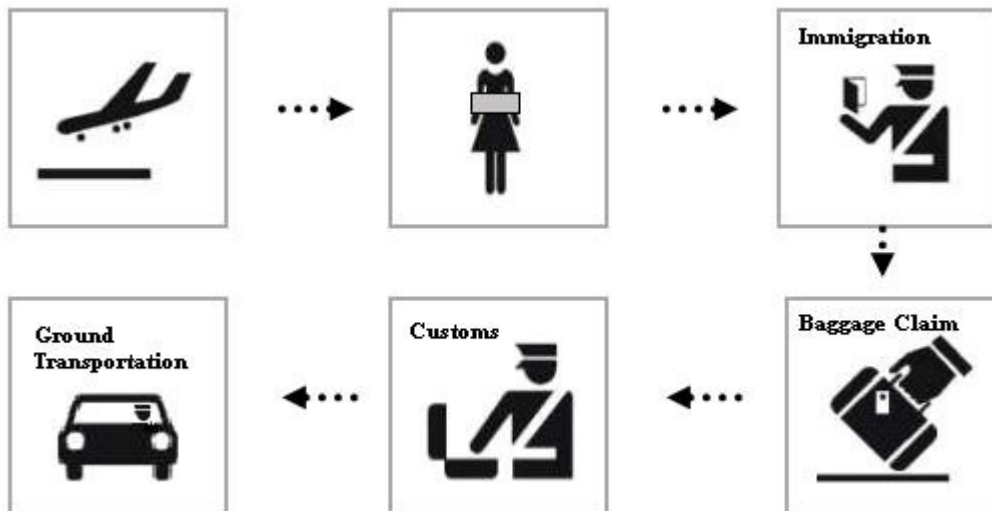

CHINA FAST TRACK™

MANILA NINOY AQUINO INTERNATIONAL AIRPORT USER GUIDE

China Fast Track™ allows you and your accompanying guests to enjoy superior VIP service for check-in, immigration, and security check at Manila Ninoy Aquino International Airport.

Arrival

- As you disembark, you will be greeted by a VIP service ambassador bearing a placard with your name.
- You will receive dedicated staff guidance through VIP fast track channels.
- VIP service ambassador will assist with baggage claim.
- The service ambassador will guide you to your ground transportation/limousine.

Departure

- Take ground transportation to the terminal. We will contact your driver and ask the driver to see you off at the closest entrance to the assigned check-in counter on the departure level.
- VIP service ambassador will greet you at the **curbside** of departure level and assist you with check-in.