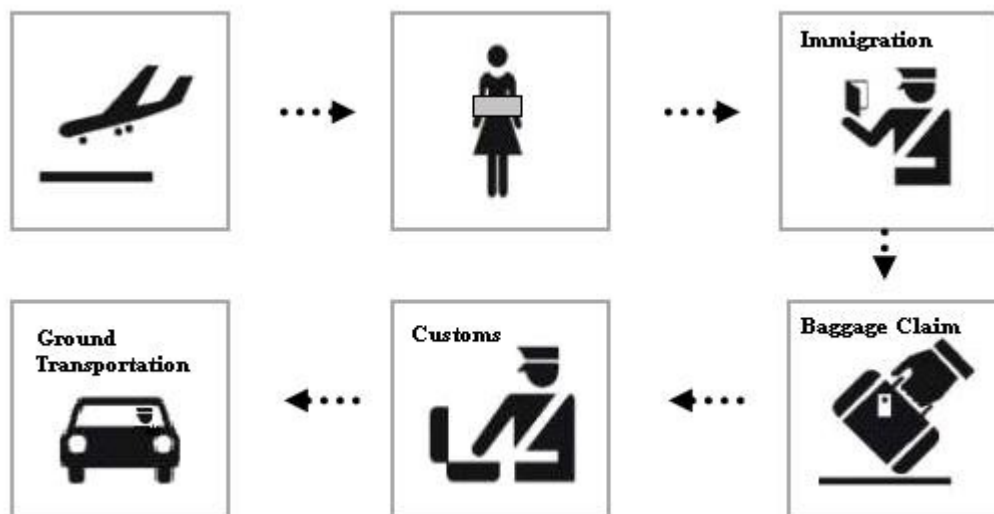

CHINA FAST TRACK™

JAKARTA SOEKARNO HATTA INTERNATIONAL AIRPORT

USER GUIDE

China Fast Track™ allows you and your accompanying guests to enjoy superior VIP service for check-in, immigration, and security check at Jakarta Soekarno Hatta International Airport.

Arrival

- As you disembark, you will be greeted by a VIP service ambassador bearing a placard with your name.
- You will receive dedicated staff guidance through VIP fast track channels.
- VIP service ambassador will assist with baggage claim.
- The service ambassador will guide you to your ground transportation/limousine.

Departure

- Take ground transportation to the terminal. We will contact your driver and ask the driver to see you off at the closest entrance to the assigned check-in counter on the departure level.
- VIP service ambassador will greet you at the **curbside** of departure level and assist you with check-in.