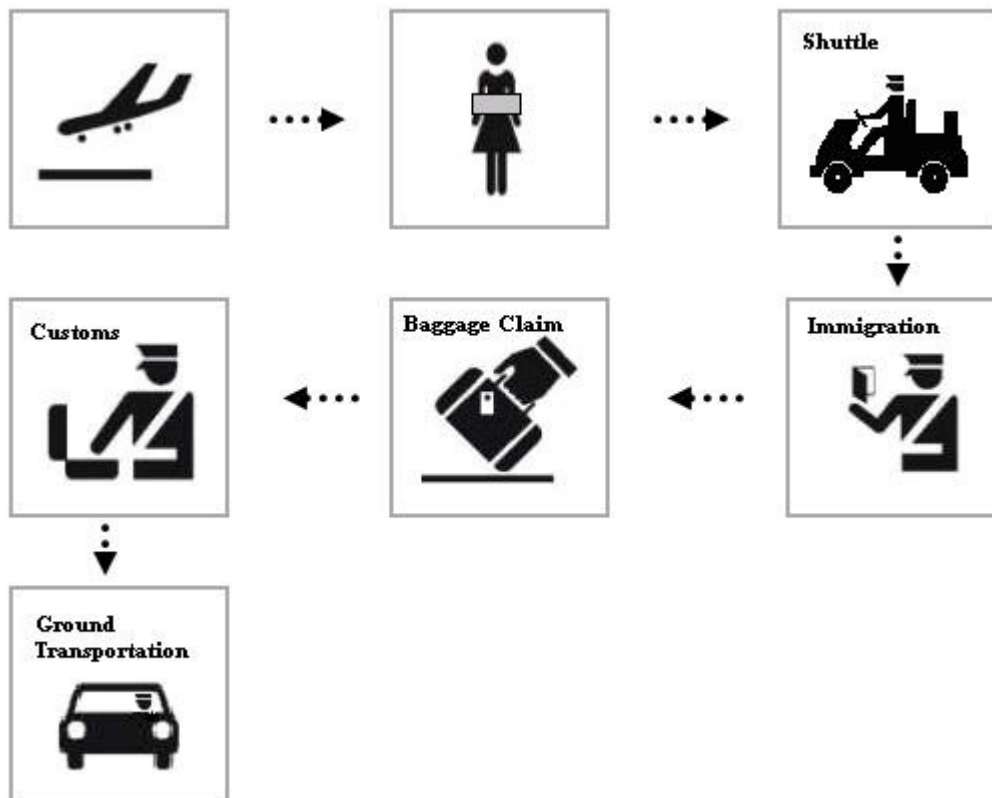

INTERNATIONAL FAST TRACK BANGKOK SUVARNABHUMI AIRPORT USER GUIDE

International Fast Track allows you and your accompanying guests to enjoy superior VIP service for check-in, immigration, and security check at Bangkok Suvarnabhumi Airport.

Arrival

- As you disembark, you will be greeted by a VIP service ambassador bearing a placard with your name.
- You will be given a ride on an electric buggy to the immigration hall.
- You will receive dedicated staff guidance through VIP fast track immigration and customs channels.
- VIP service ambassador will assist with baggage claim.
- The service ambassador will guide you to your ground transportation/limousine.

Departure

- Take ground transportation to the terminal. We will contact your driver and ask the driver to see you off at the closest entrance to the assigned check-in counter on the departure level.
- VIP service ambassador will greet you at the **curbside** of departure level and assist you with check-in.
- You will receive dedicated staff guidance through VIP fast track immigration and customs channels.
- VIP service ambassador will guide you to the VIP lounge for you to relax in before your flight.
- When it is time for boarding, VIP service ambassador will guide you to the boarding gate.